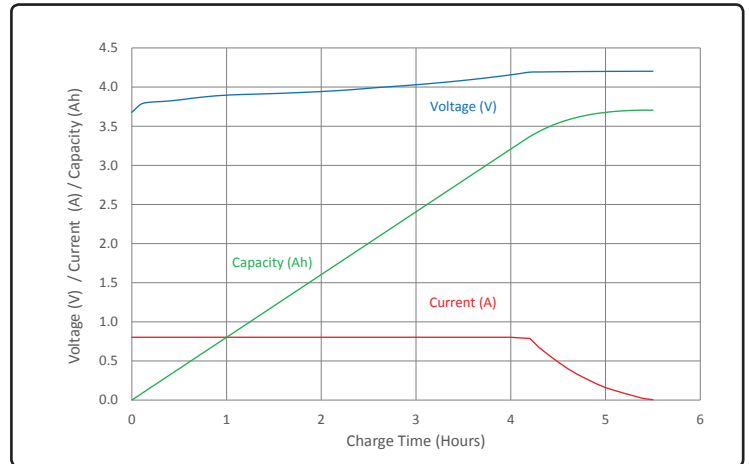

Mechanical Drawing

Typical CX6100 + CC2300 Charge Characteristic

Typical CX6100 + CC3800 Charge Characteristic

Credit Card Battery & Charger Range