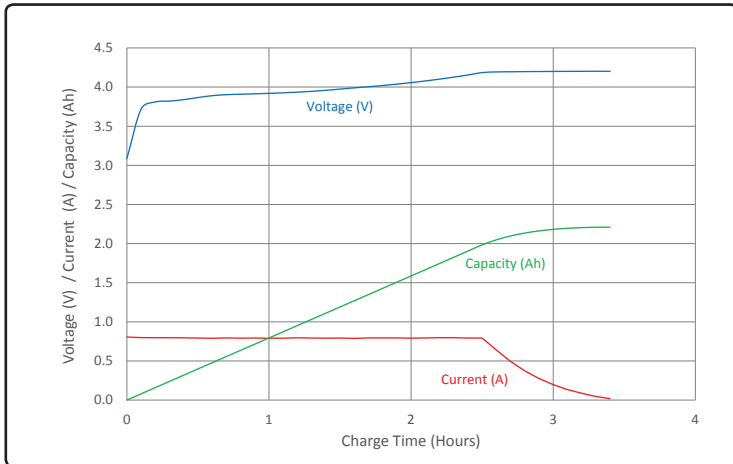

Mechanical Drawing

Typical CX6100 + CC2300 Charge Characteristic

Typical CX6100 + CC3800 Charge Characteristic

Credit Card Battery & Charger Range