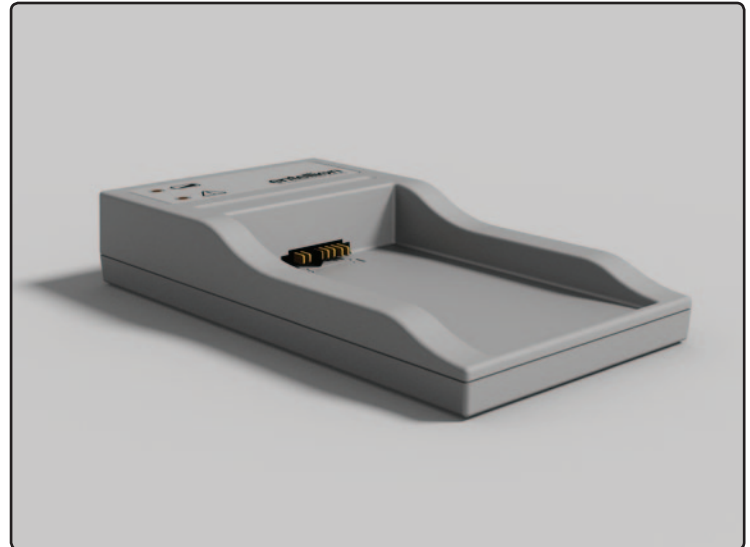

CX6100 Desktop Charger for Credit Card Batteries

Specifications

Description	Single Bay Desktop Charger for Lithium Ion Credit Card Series Batteries	
Compatibility	CC2300 Series CC3800 Series	
No. of Charging Bays	1	
Charging	Voltage	4.20V
	Current	794mA
	Temperature	+0°C to +30°C
Storage	Temperature	-20°C to +60°C
Nominal Dimensions	Length	134.0mm
	Width	74.0mm
	Height	25.0mm
Weight	<100g (excluding power supply)	
IP Rating	40	
Colour	Cool Grey 7C	
Power Supply	Wall plug-in power supply with 100-240VAC 50-60Hz input and 6VDC/1.3A output. Supplied with interchangeable AC blades for use in UK, North America, Europe, Australia and China	
LED Status Indication	Green: 'power present' or 'battery charged' Orange: 'battery charging' Red: 'fault'	
Charge Time	~4 hours when charging CC2300 batteries ~6 hours when charging CC3800 batteries	
Certification	Safety	UL60950-1 IEC60950-1
	CE	EN61204-3:2000, EN61000-3-2:2006+A1&A2:2009 and EN61000-3-3:2008
Supplied in the Box	<ul style="list-style-type: none"> ▶ CX6100 desktop charger ▶ Wall plug-in power supply ▶ AC blades for use in the UK, Europe, North America, Australia and China. ▶ Instruction manual 	

Features

- Professional single bay charger
- Compatible with all Entellion credit card series batteries
- Easy to clean plastic case
- Wall plug-in power supply
- AC blades for UK, Europe, Australia, North America & China
- Power, charging and fault status indicators
- UL60950-1 & IEC60950-1 certified
- CE marked
- Instruction manual included
- OEM packaging
- Customised versions available to suit OEM requirements
- Designed and manufactured in the United Kingdom

CX6100 Desktop Charger

CX6100 with Wall Plug-in Power Supply & AC Blades

This product is available off the shelf and can also be customised for your application, getting you to market quickly and confidently.